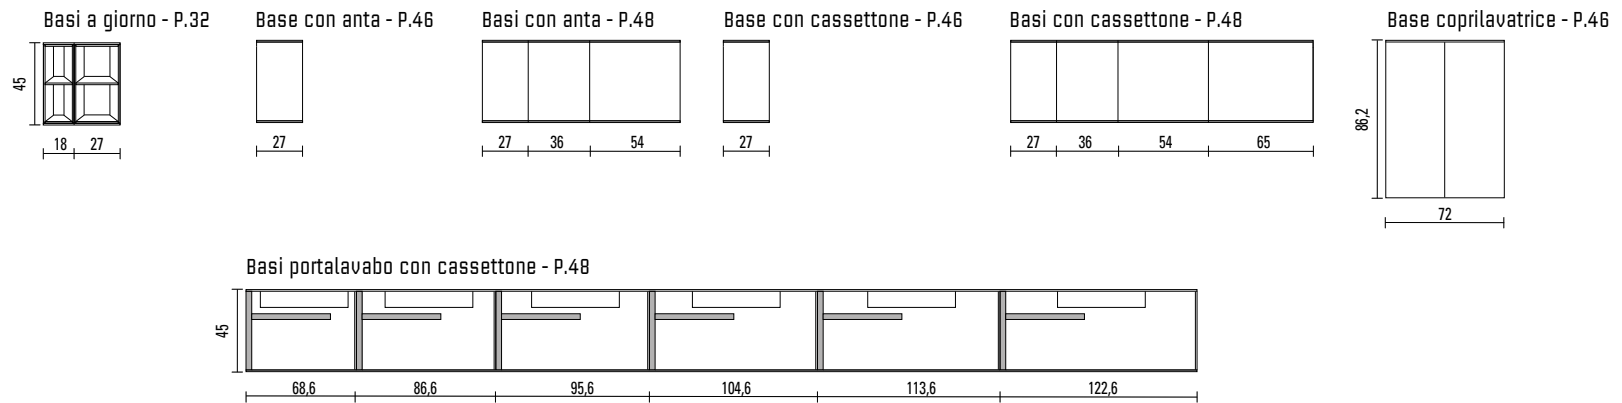

16_in&out

MODULARITA' _ MODULARITY

SILVER GREY HPL E GOLD BRASS HPL SOLO PER FRONTALI NO STRUTTURE NO TOP - UTILIZZARE PREZZI CAT. E
SILVER GREY HPL AND GOLD BRASS HPL ONLY FOR FRONTS NO STRUCTURES AND NO TOP - USE PRICES CAT. E