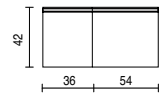

MODULARITA' _ MODULARITY

Basi con anta