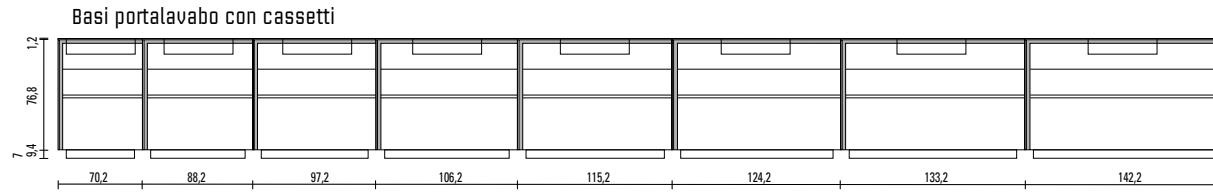

14\_link

MODULARITA' \_ MODULARITY

SILVER GREY HPL E GOLD BRASS HPL SOLO PER FRONTALI NO STRUTTURE NO TOP - UTILIZZARE PREZZI CAT. E  
 SILVER GREY HPL AND GOLD BRASS HPL ONLY FOR FRONTS NO STRUCTURES AND NO TOP - USE PRICES CAT. E