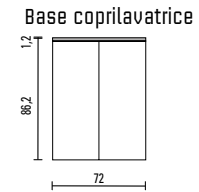

14\_link

MODULARITA' \_ MODULARITY

SILVER GREY HPL E GOLD BRASS HPL SOLO PER FRONTALI NO STRUTTURE NO TOP - UTILIZZARE PREZZI CAT. E  
 SILVER GREY HPL AND GOLD BRASS HPL ONLY FOR FRONTS NO STRUCTURES AND NO TOP - USE PRICES CAT. E