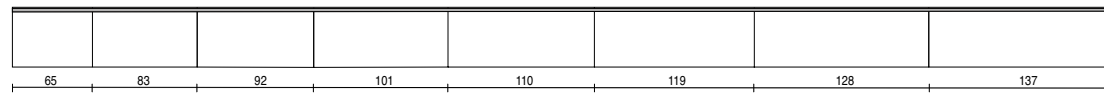

MODULARITA' _ MODULARITY

Basi con cassette