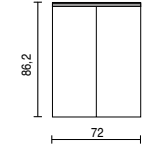

Base coprilavatrice