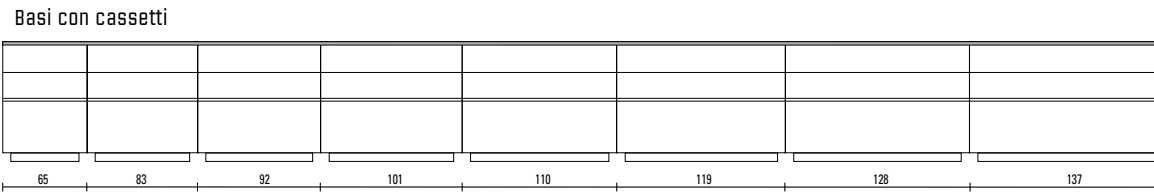

14\_link

MODULARITA' \_ MODULARITY

SILVER GREY HPL E GOLD BRASS HPL SOLO PER FRONTALI NO STRUTTURE NO TOP - UTILIZZARE PREZZI CAT. E  
 SILVER GREY HPL AND GOLD BRASS HPL ONLY FOR FRONTS NO STRUCTURES AND NO TOP - USE PRICES CAT. E