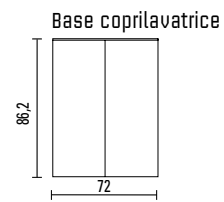

13_mood

MODULARITA' _ MODULARITY

SILVER GREY HPL E GOLD BRASS HPL SOLO PER FRONTALI NO STRUTTURE NO TOP - UTILIZZARE PREZZI CAT. E
 SILVER GREY HPL AND GOLD BRASS HPL ONLY FOR FRONTS NO STRUCTURES AND NO TOP - USE PRICES CAT. E