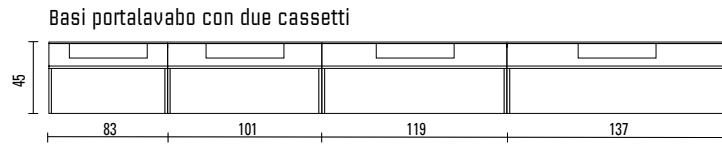

13_mood

MODULARITA' _ MODULARITY

SILVER GREY HPL E GOLD BRASS HPL SOLO PER FRONTALI NO STRUTTURE NO TOP - UTILIZZARE PREZZI CAT. E
 SILVER GREY HPL AND GOLD BRASS HPL ONLY FOR FRONTS NO STRUCTURES AND NO TOP - USE PRICES CAT. E