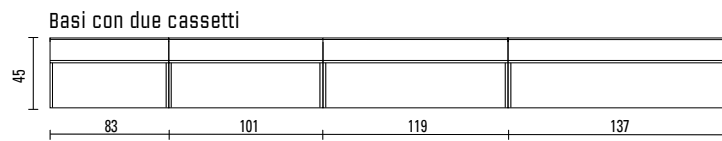

13_mood

MODULARITA' _ MODULARITY

SILVER GREY HPL E GOLD BRASS HPL SOLO PER FRONTALI NO STRUTTURE NO TOP - UTILIZZARE PREZZI CAT. E
 SILVER GREY HPL AND GOLD BRASS HPL ONLY FOR FRONTS NO STRUCTURES AND NO TOP - USE PRICES CAT. E