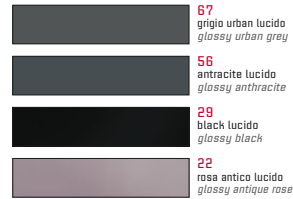

colori_colours

cat._A

cat._B

cat._C

cat._E HPL

tops e colori_tops and colours

tops gres porcellanato porcelain stoneware tops

cat._9 lucidi

cat._8 opachi

tops e colori essenza rovere oak wood tops and colours

cat._D

Any differences in colour or grain are a natural feature of the product. Even when protected by quality acrylic varnishes, this finish may be damaged by commercial house cleaning products.

tops fenix fenix tops

cat._f

tops e colori nobilitato melaminico (solo collezione easy) melamine coated tops and colours (easy collection only)

cat._N